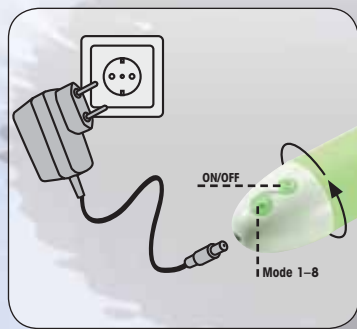

- Contents: 150 ml

0622117 0000 **Glissando (EN/RU/PL)**

**Application** For *Close2you* vibrators that are operated with batteries insert two micro-batteries before starting (enclosed). The *Close2you* vibrator battery compartment is opened by removing or turning the closure cap. When inserting the battery, pay attention to the symbol (+ /-) on the battery compartment. As soon as the batteries have been inserted and the compartment closed, you can take the vibrator back into operation.

Products: Flores, Harmonia, Legamento, Sinfonia and Opus.

For *Close2you* vibrators that are operated with an integrated rechargeable battery, the battery must be fully charged before initialisation. The enclosed battery charger is plugged into the socket with the power pack. The narrow contact plug on the bottom handle of the vibrator is inserted in the opening provided. The charging time is approx. 6 hours.