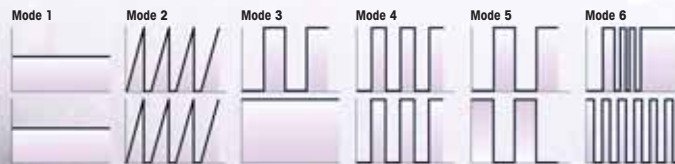

Products: Rondo, Allegro, Triole.

Batteries and rechargeable batteries disposal – batteries and rechargeable batteries do not belong in the household waste! As a consumer, you are legally obliged to return used batteries and rechargeable batteries.

You can hand over your old batteries and rechargeable batteries at public collection points in your community or anywhere where the respective type of battery is sold.