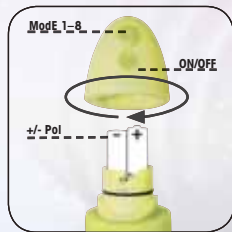

Application For *Close2you* vibrators that are operated with batteries insert two micro-batteries before starting (enclosed). The *Close2you* vibrator battery compartment is opened by removing or turning the closure cap. When inserting the battery, pay attention to the symbol (+ /-) on the battery compartment. As soon as the batteries have been inserted and the compartment closed, you can take the vibrator back into operation.

Products: Flores, Harmonia, Legamento, Sinfonia and Opus.