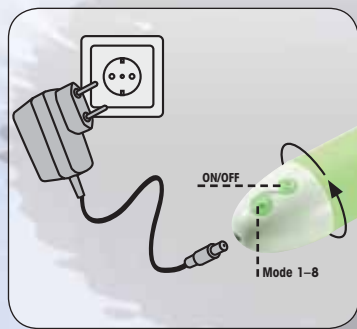

Glissando lubricant

Colourless, with nourishing vitamin E and a light aloe vera scent. A harmonious accompaniment for relaxed hours together.

- Contents: 150 ml

0622117 0000 **Glissando (EN/RU/PL)**

Application For *Close2you* vibrators that are operated with batteries insert two micro-batteries before starting (enclosed). The *Close2you* vibrator battery compartment is opened by removing or turning the closure cap. When inserting the battery, pay attention to the symbol (+ /-) on the battery compartment. As soon as the batteries have been inserted and the compartment closed, you can take the vibrator back into operation.

Products: Flores, Harmonia, Legamento, Sinfonia and Opus.

For *Close2you* vibrators that are operated with an integrated rechargeable battery, the battery must be fully charged before initialisation. The enclosed battery charger is plugged into the socket with the power pack. The narrow contact plug on the bottom handle of the vibrator is inserted in the opening provided. The charging time is approx. 6 hours.