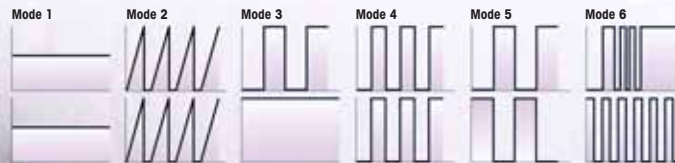

Products: Rondo, Allegro, Triole.

Batteries and rechargeable batteries disposal – batteries and rechargeable batteries do not belong in the household waste! As a consumer, you are legally obliged to return used batteries and rechargeable batteries.

You can hand over your old batteries and rechargeable batteries at public collection points in your community or anywhere where the respective type of battery is sold.